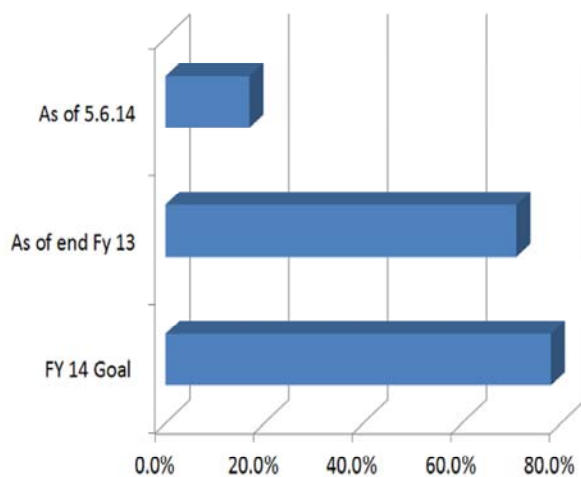

one another and on-campus community members. There will also be a special event to celebrate the 5-year Reunion for the Class of 2009

➔ OAC elections

Voting for the treasurer of the Olin Alumni Council special election will run until 11:59 pm ET on May 28, 2014. [CLICK HERE](#) to vote!

➔ Alumni participation update

Thanks to the support of many generous alumni, we have been fortunate to achieve record-breaking participation rates (71% last year). Such metrics prove commitment, dedication and support in the Olin mission to not only the Olin community but potential major donors and corporate partners as they decide where to designate their financial investments. While we are on track with last year (23% 5/16/14 vs. 20% 5/31/13), we need everyone's teamwork to reach our goal of 78%. Only 6 weeks remain until fiscal year '14 ends on June 30. Visit our [website](#) for alumni participation, class gift, and impact updates.

Alumni cash participation

Save a call give today!

If you haven't made a gift to Olin this fiscal year, save yourself and the OAC, other alumni volunteers, and Olin staff from a call and make your [online gift](#) (or fulfill your pledge) today! (Hint from fellow alumni who have already donated: [recurring gifts or pledge fulfillment](#) make it easier to donate now and in the future and save you from future reminders.)

Volunteers needed

Help the OAC and other alumni volunteers by participating in the annual Alumni Phonathon, a project that directly benefits