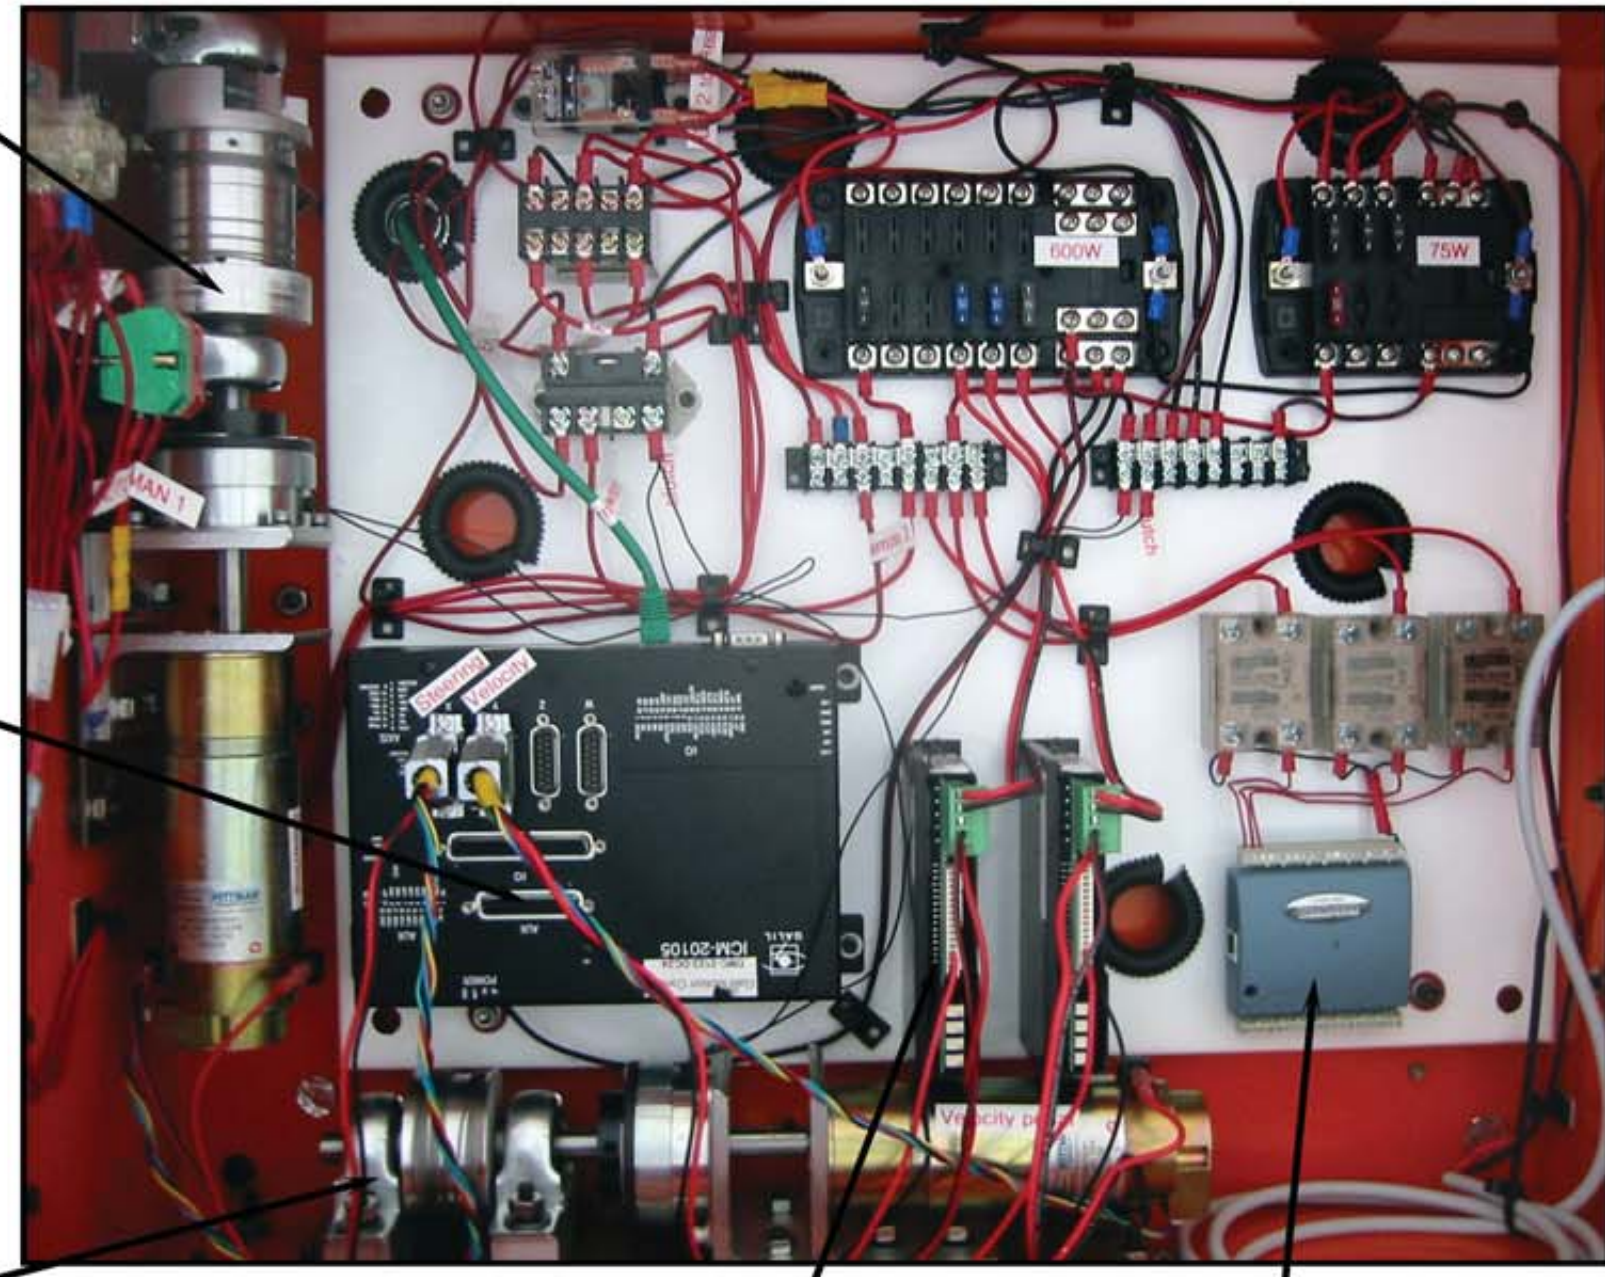

VISION AGROBOTICS

DC ENCLOSURE

STEERING ACTUATOR

MOTOR CONTROLLER

VELOCITY PEDAL ACTUATOR

MOTOR AMPLIFIERS

DIGITAL I/O DEVICE

LIDAR

REMOTE CONTROL RECEIVER

VELOCITY PEDAL DRIVE

DC POWER SUPPLY

AC ENCLOSURE

STEALTH COMPUTER

WIRELESS ACCESS POINT

ETHERNET SWITCH

STEERING DRIVE