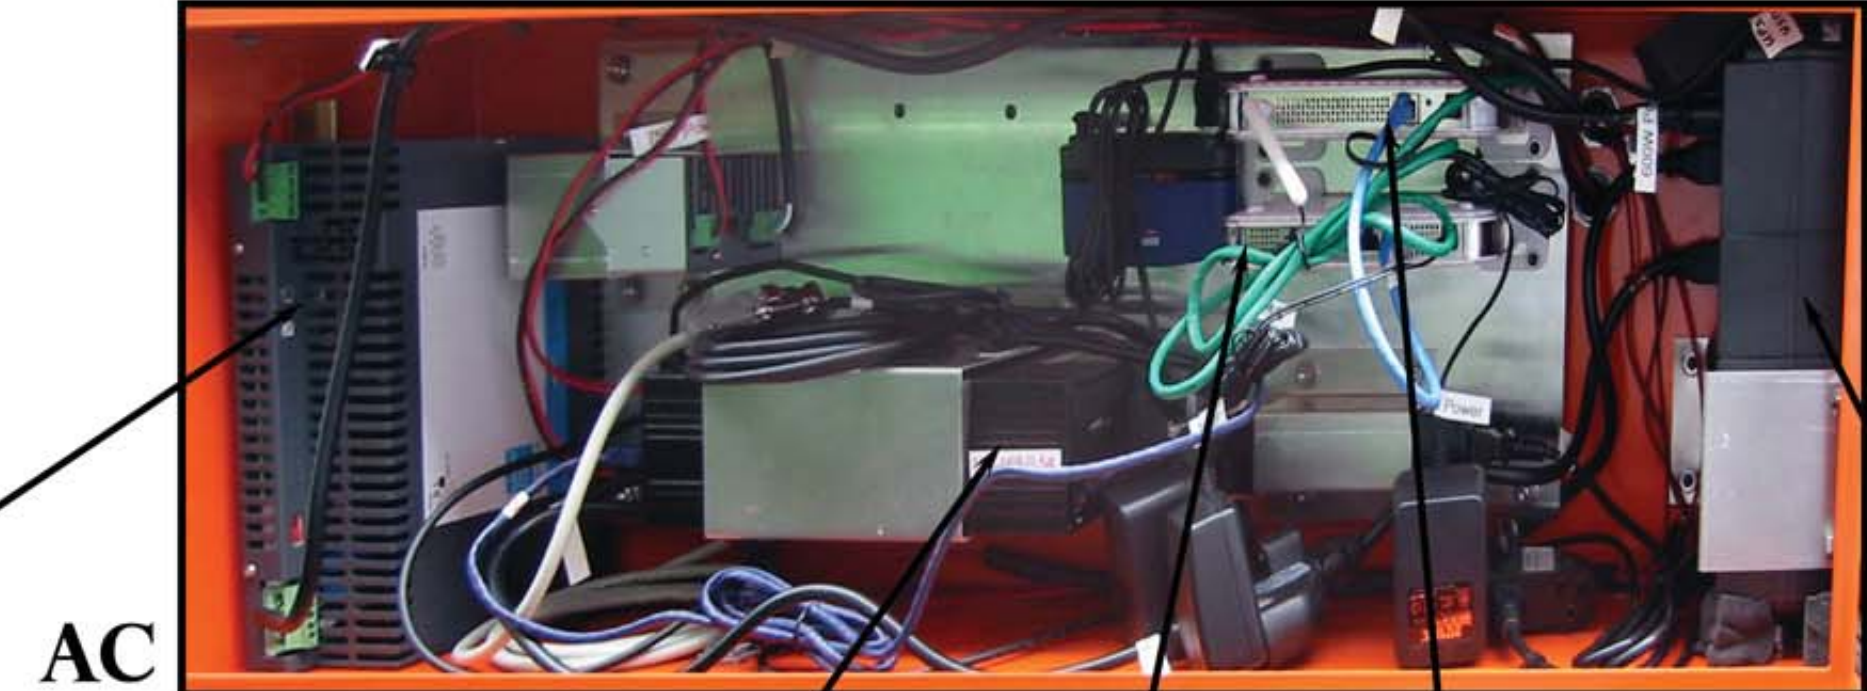

VISION AGROBOTICS

DC ENCLOSURE

STEERING ACTUATOR

MOTOR CONTROLLER

VELOCITY PEDAL ACTUATOR

MOTOR AMPLIFIERS

DIGITAL I/O DEVICE

LIDAR

REMOTE CONTROL RECEIVER

VELOCITY PEDAL DRIVE

DC POWER SUPPLY

AC ENCLOSURE

STEALTH COMPUTER

WIRELESS ACCESS POINT

ETHERNET SWITCH

STEERING DRIVE